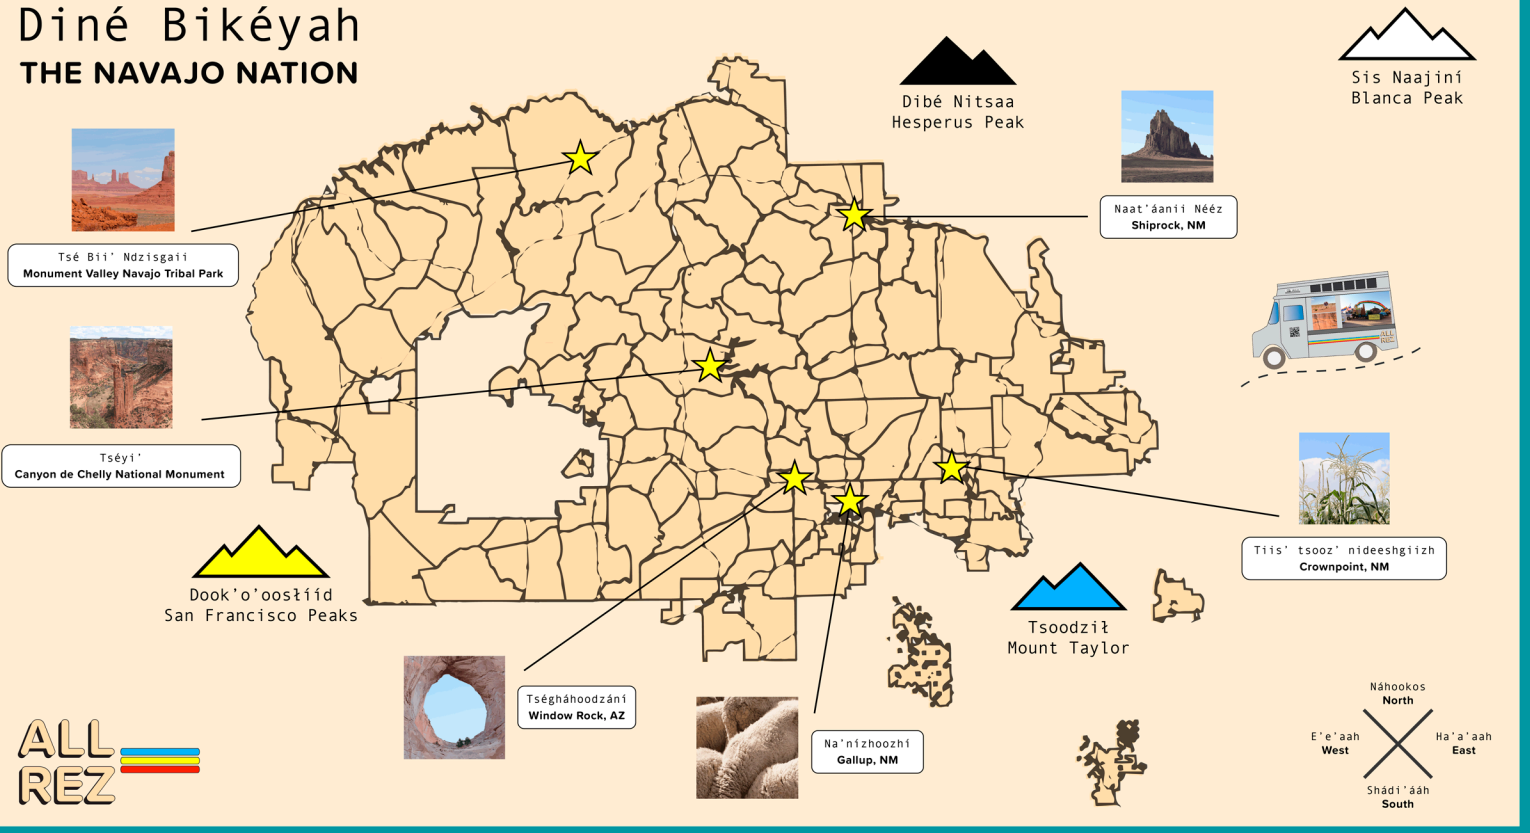

Diné Bikéyah THE NAVAJO NATION

ITINERARY

- 5/4/24** Exhibit Opening at the Maxwell Museum, Albuquerque, NM
- 6/1/24** Kick Off Celebration with the Axle Truck at the Maxwell Museum
- 6/7/24** Crownpoint Rug Auction, Crownpoint, NM
- 6/8/24** Gallup Flea Market and Arts Crawl, Gallup, NM
- 6/14/24** Canyon de Chelly National Monument, Chinle, AZ
- 6/15/24** Sheep is Life Celebration, Window Rock, AZ
- 6/21/24** Monument Valley Navajo Tribal Park, Monument Valley, UT
- 6/22/24** Shiprock Farmer's Market, Shiprock, NM
- 6/28/24** Santa Fe Location TBD
- 6/29/24** Farmers Market/SITE Santa Fe, Santa Fe, NM
- 7/27/24** Exhibit Closing at the Maxwell Museum, Albuquerque, NM