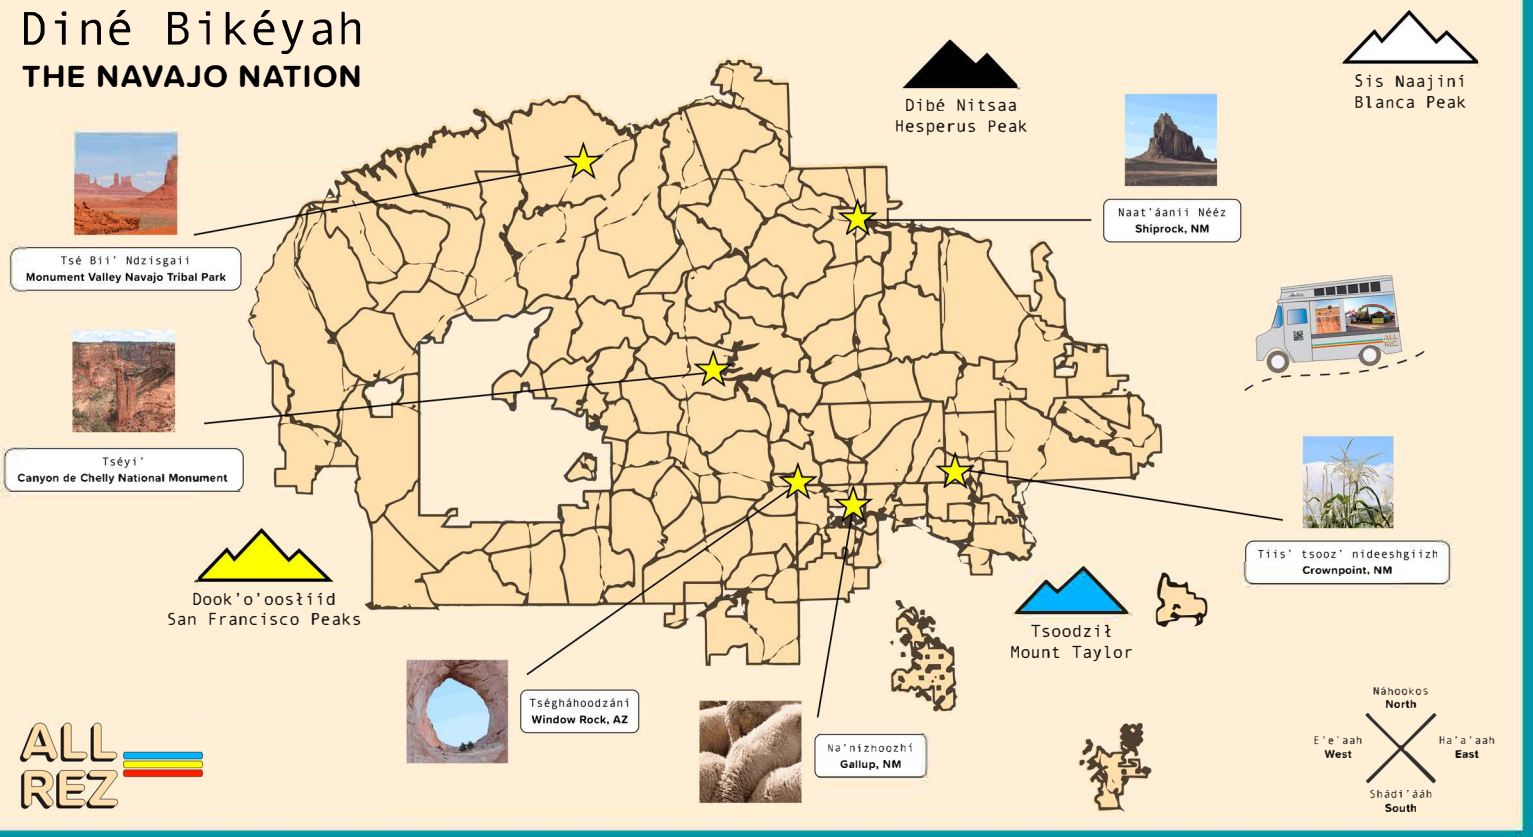

Diné Bikéyah THE NAVAJO NATION

ITINERARY

- 5/4/24** Exhibit Opening at the Maxwell Museum, Albuquerque, NM
- 6/1/24** Kick Off Celebration with the Axle Truck at the Maxwell Museum
- 6/7/24** Crownpoint Rug Auction, Crownpoint, NM
- 6/8/24** Gallup Flea Market and Arts Crawl, Gallup, NM
- 6/14/24** Canyon de Chelly National Monument Visitor Center, Chinle, AZ
- 6/15/24** Navajo Nation Museum, Window Rock, AZ
- 6/21/24** Monument Valley NTP Welcome Center, Monument Valley, UT
- 6/22/24** Shiprock Flea Market, Shiprock, NM
- 6/28/24** Farmers Market/SITE Santa Fe, Santa Fe, NM
- 6/29/24** Museum of Indian Arts & Culture/Museum Hill, Santa Fe, NM
- 7/27/24** Exhibit Closing at the Maxwell Museum, Albuquerque, NM